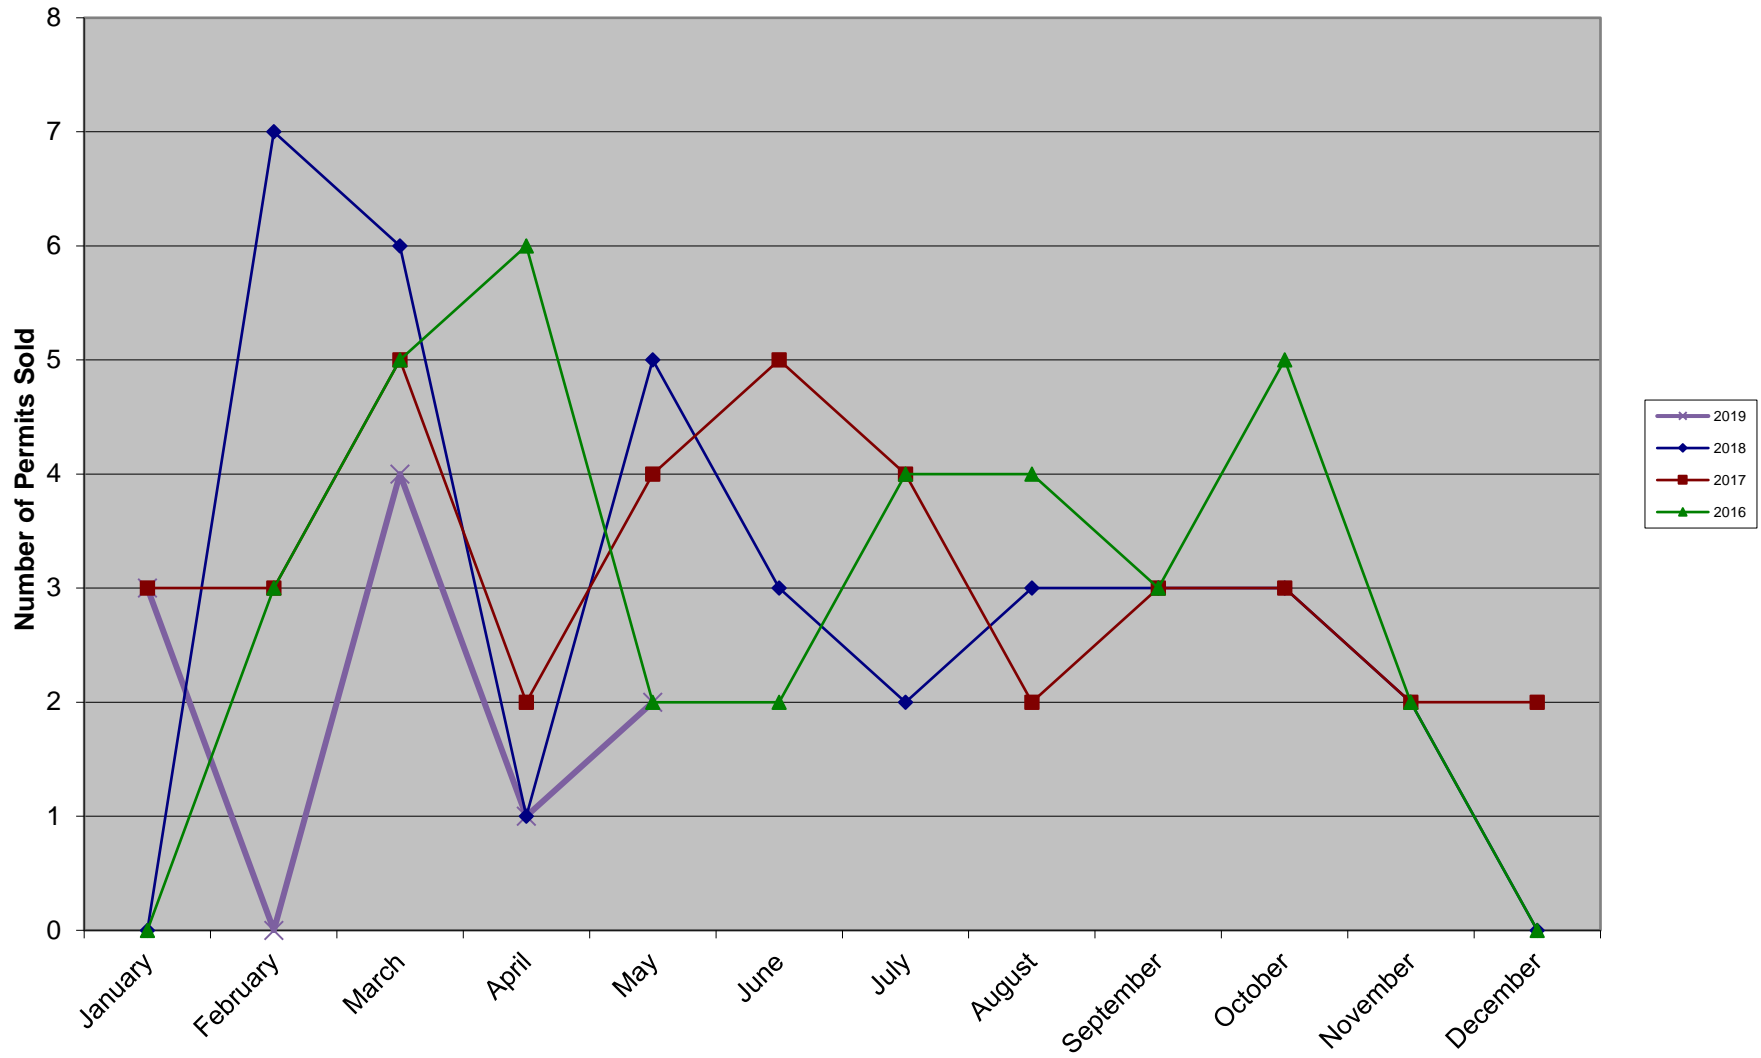

Mobile Homes