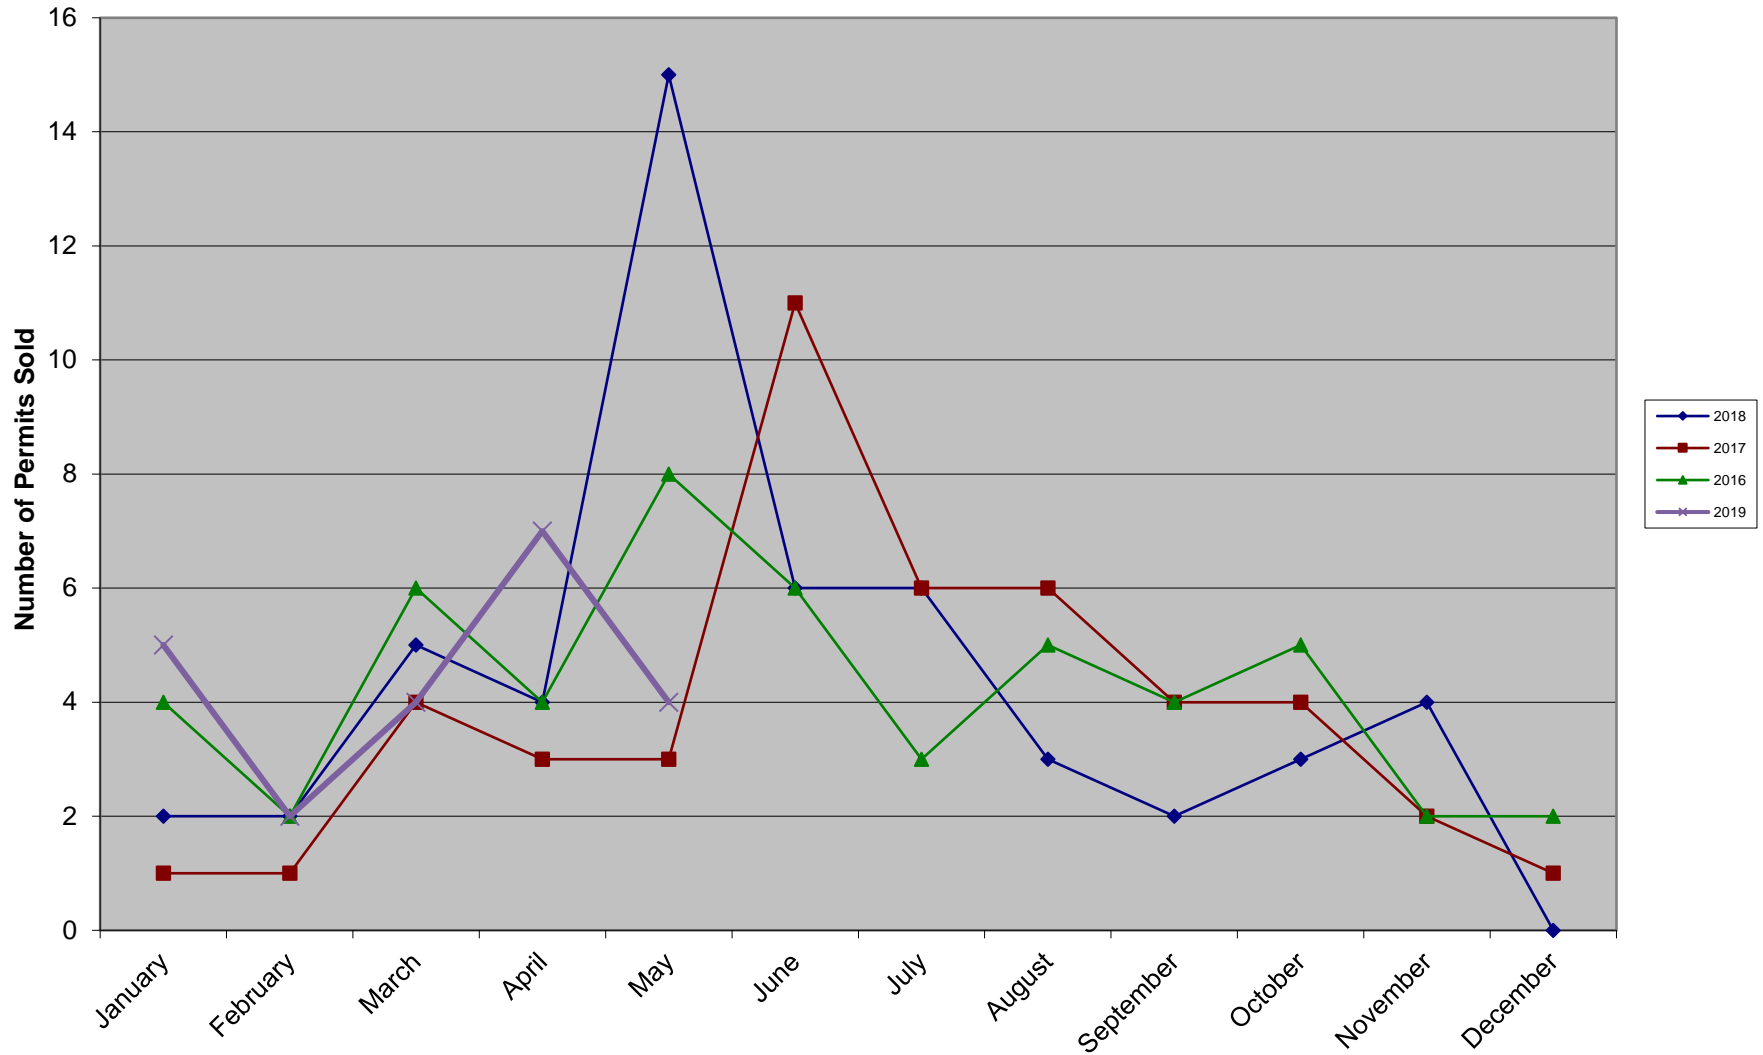

Total

Dwelling

- Legend**
- ▲ New Dwelling Permits
 - ▲ Outstanding Dwelling Permits

Sources: Esri, HERE, DeLorme, USGS, Intermap, INCREMENT P, NRCan, Esri Japan, METI, Esri China (Hong Kong), Esri Korea, Esri (Thailand), MapmyIndia, NGCC, © OpenStreetMap contributors, and the GIS User Community

Legend

-  New Minor Construction Permits
-  Outstanding Minor Construction Permits

Date: 6/5/2019
Drawn by: Justin Barnard

Minor Construction Permit Map