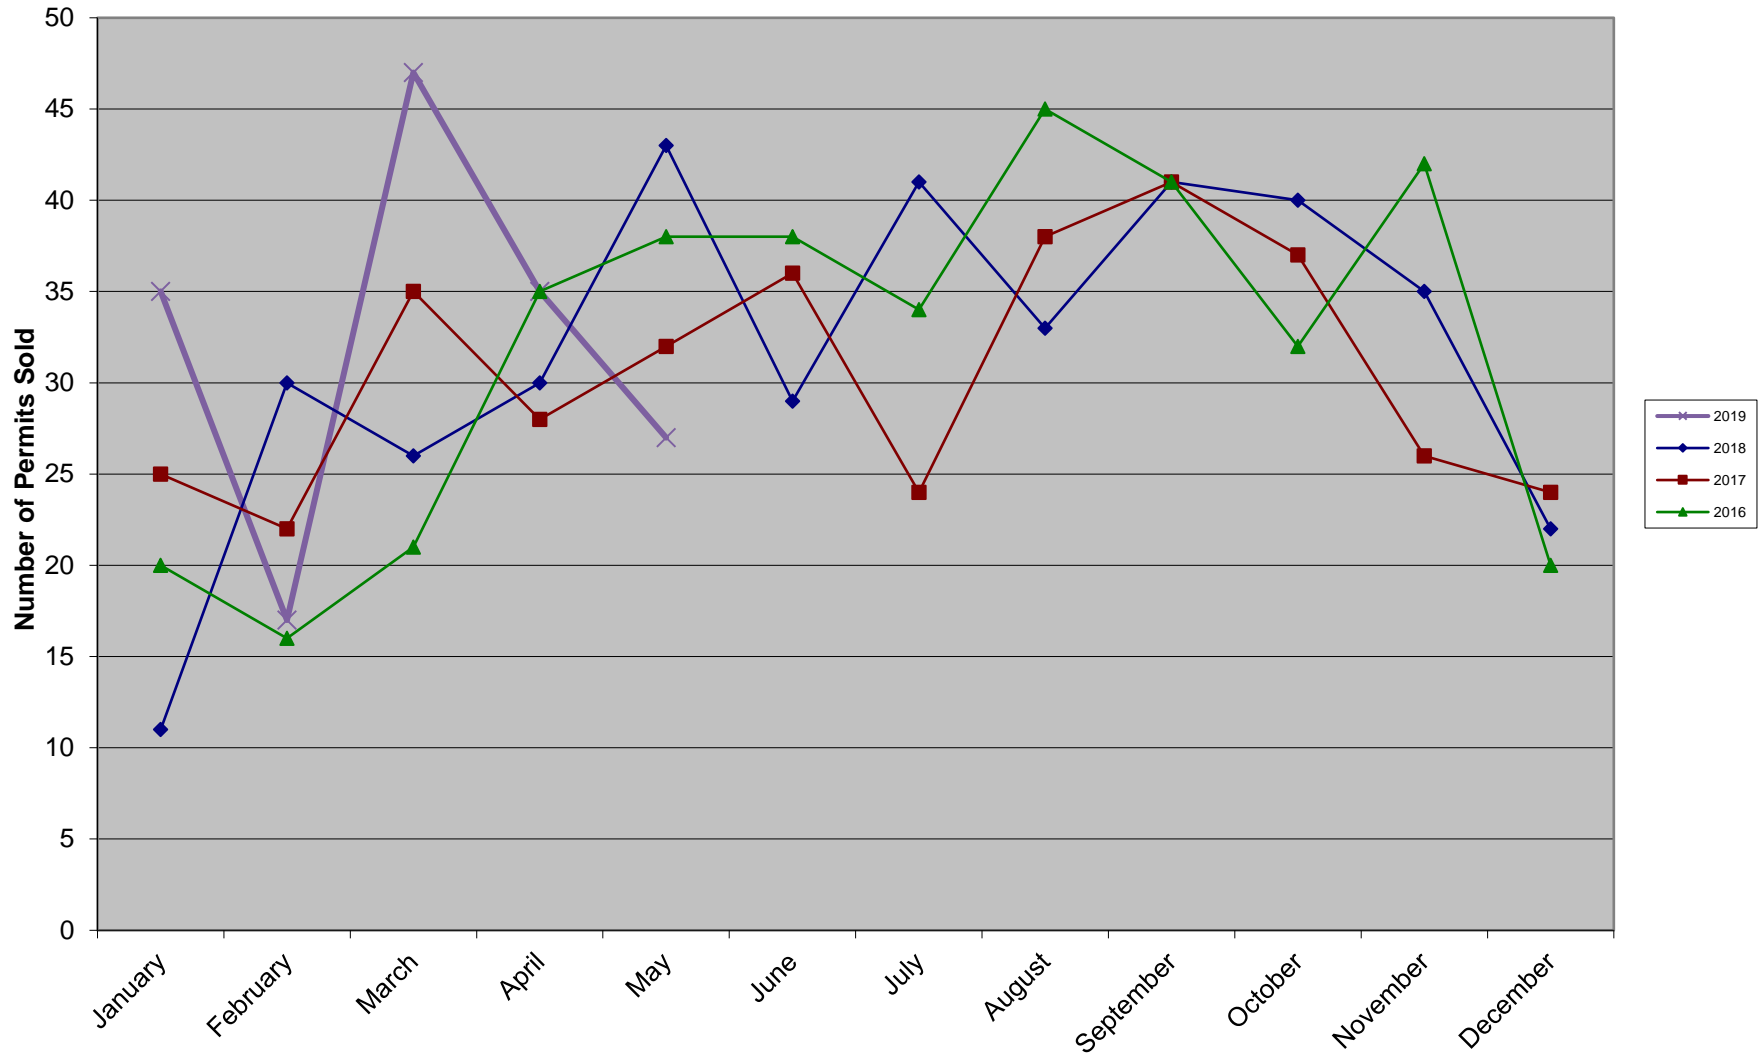

Minor Construction