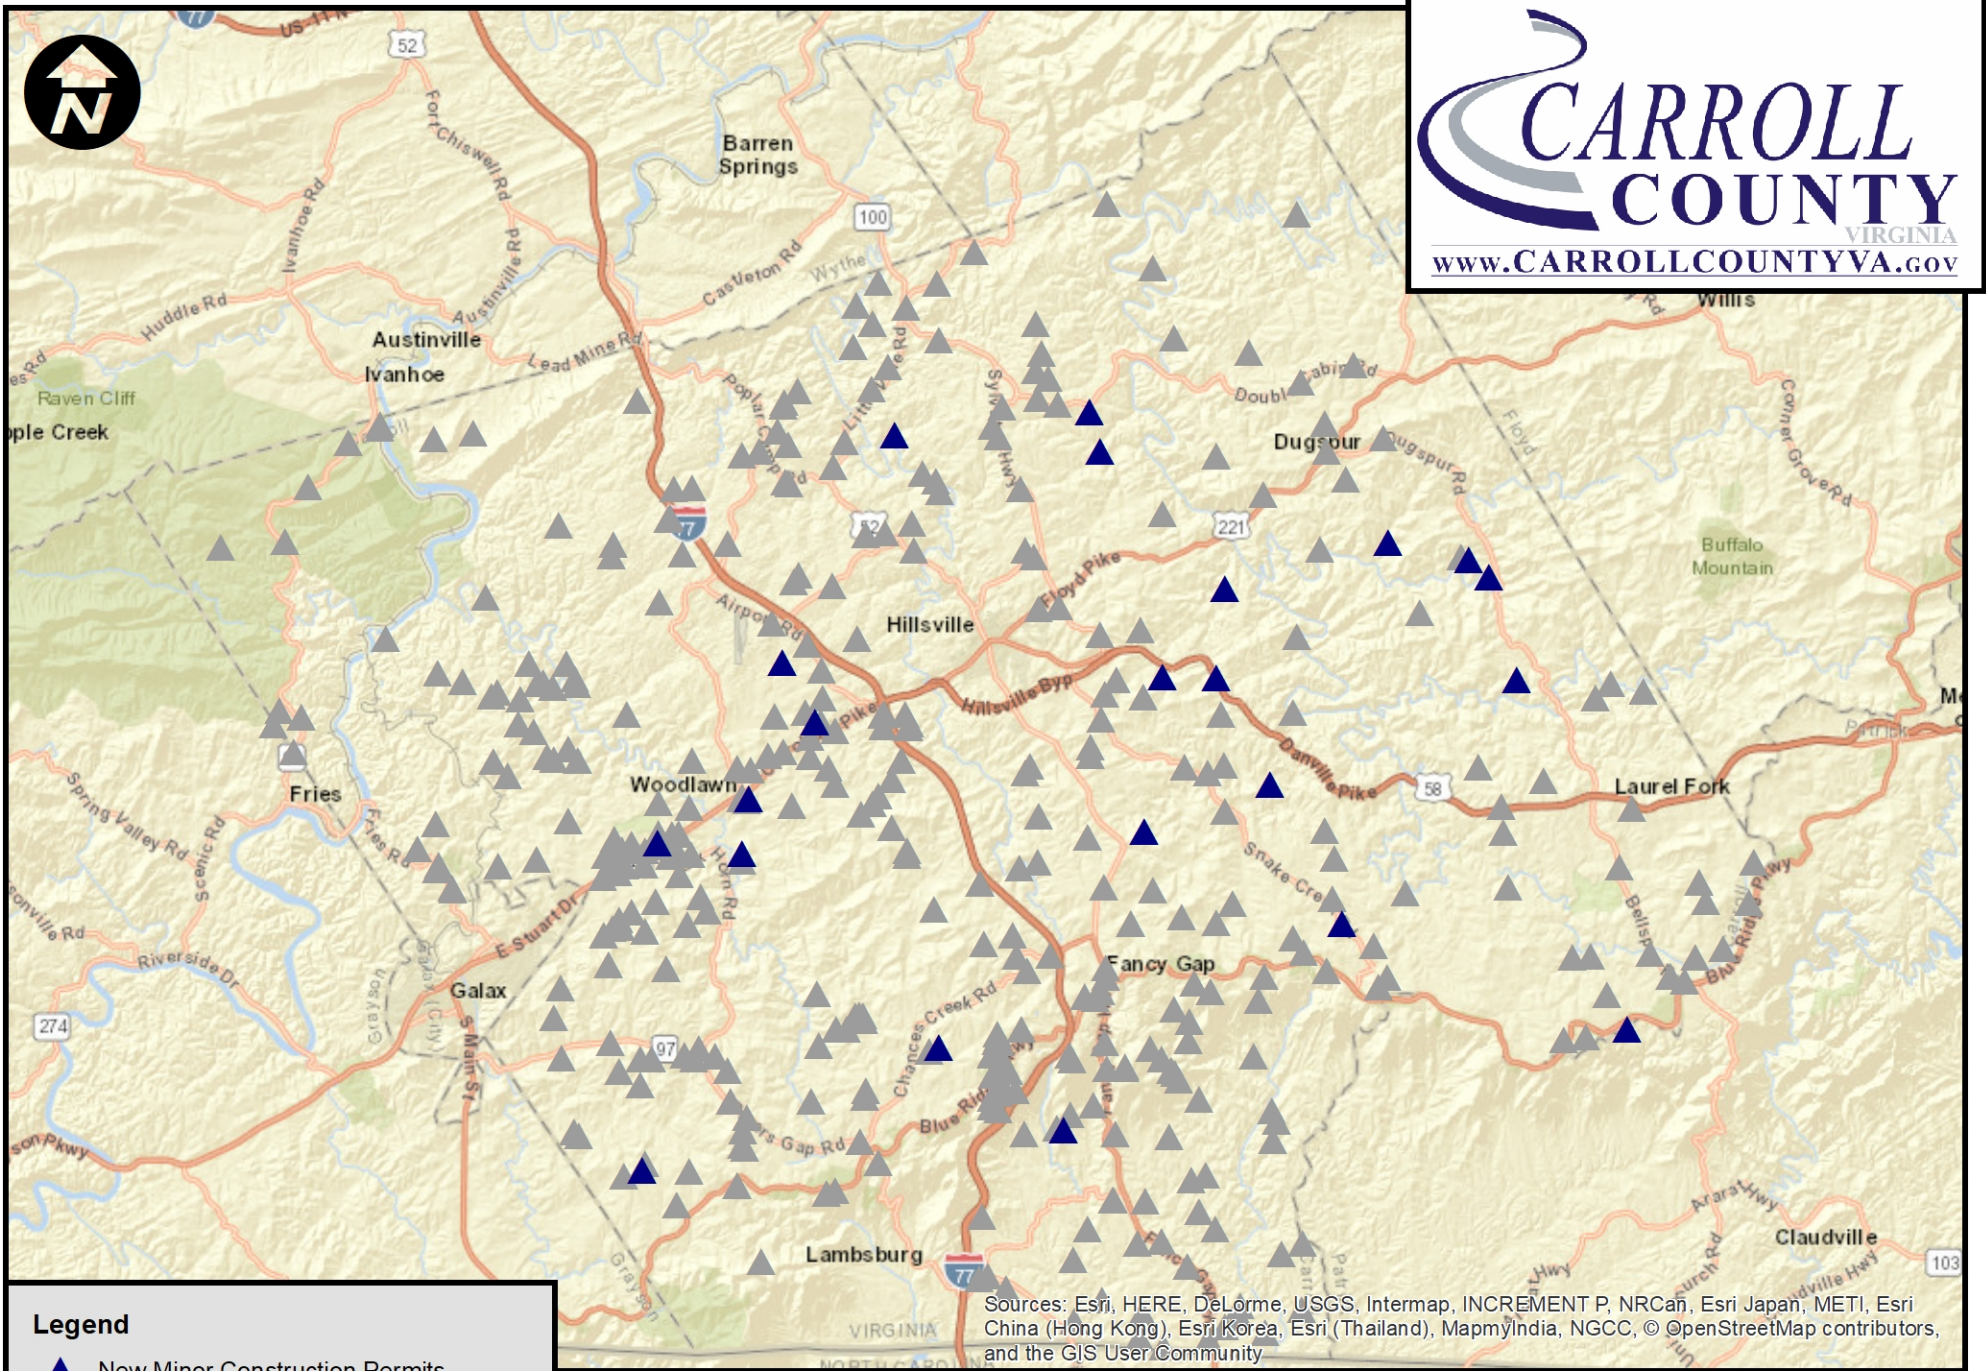

Total

Dwelling

- Legend**
- ▲ New Dwelling Permits
 - ▲ Outstanding Dwelling Permits

Sources: Esri, HERE, DeLorme, USGS, Intermap, INCREMENT P, NRCan, Esri Japan, METI, Esri China (Hong Kong), Esri Korea, Esri (Thailand), MapmyIndia, NGCC, © OpenStreetMap contributors, and the GIS User Community

Date: 6/5/2019
 Drawn by: Justin Barnard

Dwelling Permit Map

Mobile Homes

Legend

-  New Mobile Home Permits
-  Outstanding Mobile Home Permits

Sources: Esri, HERE, DeLorme, USGS, Intermap, INCREMENT P, NRCan, Esri Japan, METI, Esri China (Hong Kong), Esri Korea, Esri (Thailand), MapmyIndia, NGCC, © OpenStreetMap contributors, and the GIS User Community

Date: 6/5/2019
Drawn by: Justin Barnard

Mobile Home Permit Map

Minor Construction

Sources: Esri, HERE, DeLorme, USGS, Intermap, INCREMENT P, NRCan, Esri Japan, METI, Esri China (Hong Kong), Esri Korea, Esri (Thailand), MapmyIndia, NGCC, © OpenStreetMap contributors, and the GIS User Community

Legend

-  New Minor Construction Permits
-  Outstanding Minor Construction Permits

Date: 6/5/2019
Drawn by: Justin Barnard

Minor Construction Permit Map