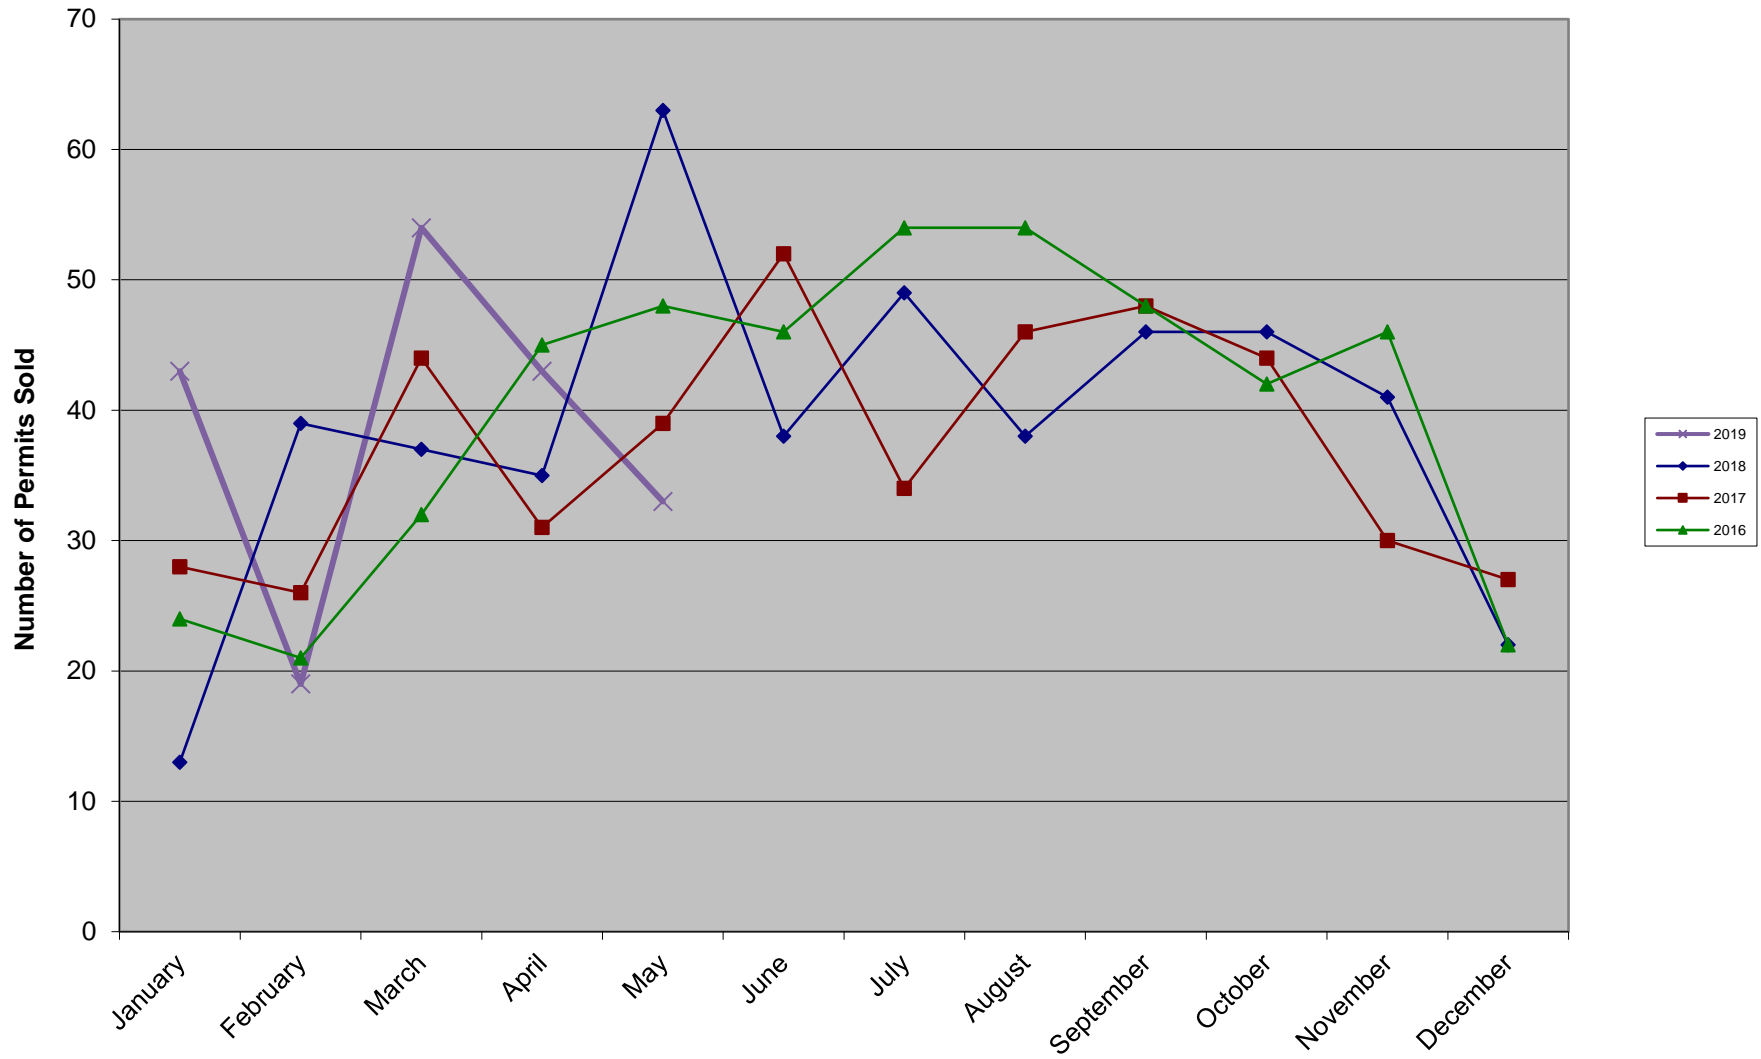

Total

Dwelling

- Legend**
- ▲ New Dwelling Permits
 - ▲ Outstanding Dwelling Permits

Sources: Esri, HERE, DeLorme, USGS, Intermap, INCREMENT P, NRCan, Esri Japan, METI, Esri China (Hong Kong), Esri Korea, Esri (Thailand), MapmyIndia, NGCC, © OpenStreetMap contributors, and the GIS User Community

Legend

-  New Minor Construction Permits
-  Outstanding Minor Construction Permits

Date: 6/5/2019
Drawn by: Justin Barnard

Minor Construction Permit Map